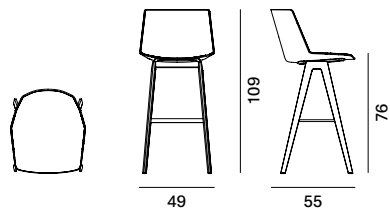

STACKABILITY

- . Aiku stool

The sled version, in all configurations, is stackable, with a maximum stackability of 6 pcs. The trolley allows a stackability up to 10 PCS.

- . Aiku Soft stool

The sled version, in all configurations, is stackable, with a maximum stackability of 4 pcs, with under-seat for stacking.

Aïku Stool

Version

sled base H96

sled base H109

4-legged oak base H96

4-legged oak base H109

Stackability

x6. the cart allows stacking up to 10 pcs.

Aïku Soft Stool

Version

sled base H96

sled base H109

4-legged oak base H96

4-legged oak base H109

Stackability

x4 with mandatory stacking under-seat.

Trolley for Aïku Stool (max 10 pcs) L67 × D65.8 × H26

Finishing

The number in the dot corresponds to the number of colour/material finish.

Here below, in the section FINISH OPTIONS, please note all the colours of the materials used for this product.