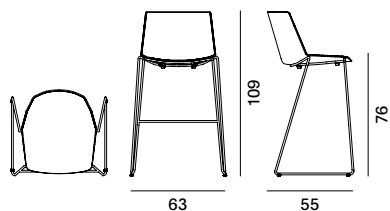

BASES

- . sled base in steel wire, painted matt white, matt graphite grey or chrome-plated; seat height available: 64 cm and 76 cm.
- . 4-legged base in solid oak with a natural, bleached or brown finish. Footrest in chromed steel for all color options. Seat height available: 64 cm and 76 cm.

STACKABILITY

- . Aiku stool

The sled version, in all configurations, is stackable, with a maximum stackability of 6 pcs. The trolley allows a stackability up to 10 PCS.

- . Aiku Soft stool

The sled version, in all configurations, is stackable, with a maximum stackability of 4 pcs, with under-seat for stacking.

ACCESSORIES

- . Trolley: maximum capacity 15 pieces;
- . Padded Pad: thermoformed cushion, with BS flame-retardant polyurethane padding and combined with welded fabric. This technical manufacturing detail enhances both graphics and padding with a 3D effect, ensuring quality and a long lasting product;
- . Under-seat: injection moulded under-seat for better stacking.

Aïku Stool

Version

sled base H96

sled base H109

4-legged oak base H96

4-legged oak base H109

Stackability

x6. the cart allows stacking up to 10 pcs.