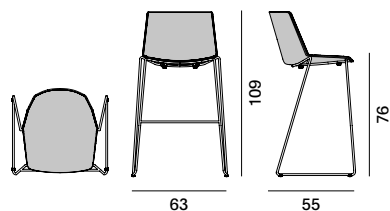

STACKABILITY

- . Aiku stool

The sled version, in all configurations, is stackable, with a maximum stackability of 6 pcs. The trolley allows a stackability up to 10 PCS.

- . Aiku Soft stool

The sled version, in all configurations, is stackable, with a maximum stackability of 4 pcs, with under-seat for stacking.

Aïku Stool

Version

sled base H96

sled base H109

4-legged oak base H96

4-legged oak base H109

Stackability

x6. the cart allows stacking up to 10 pcs.

Aïku Soft Stool

Version

sled base H96

sled base H109

4-legged oak base H96

4-legged oak base H109

Stackability

x4 with mandatory stacking under-seat.

Trolley for Aïku Stool (max 10 pcs) L67 × D65.8 × H26

Finishing

The number in the dot corresponds to the number of colour/material finish.

Here below, in the section FINISH OPTIONS, please note all the colours of the materials used for this product.