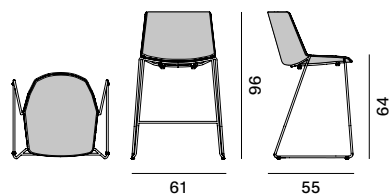

STACKABILITY

- . Aiku stool

The sled version, in all configurations, is stackable, with a maximum stackability of 6 pcs. The trolley allows a stackability up to 10 PCS.

- . Aiku Soft stool

The sled version, in all configurations, is stackable, with a maximum stackability of 4 pcs, with under-seat for stacking.

Aïku Stool

Version

sled base H96

sled base H109

4-legged oak base H96

4-legged oak base H109

Stackability

x6. the cart allows stacking up to 10 pcs.

Aïku Soft Stool

Version

sled base H96

sled base H109

4-legged oak base H96

4-legged oak base H109

Stackability

x4 with mandatory stacking under-seat.

Trolley for Aïku Stool (max 10 pcs) L67 × D65.8 × H26

Finishing

The number in the dot corresponds to the number of colour/material finish.

Here below, in the section FINISH OPTIONS, please note all the colours of the materials used for this product.