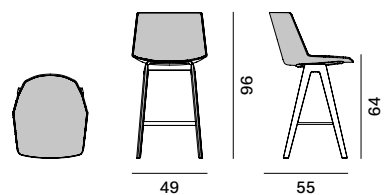

STACKABILITY

- . Aiku stool

The sled version, in all configurations, is stackable, with a maximum stackability of 6 pcs. The trolley allows a stackability up to 10 PCS.

- . Aiku Soft stool

The sled version, in all configurations, is stackable, with a maximum stackability of 4 pcs, with under-seat for stacking.

Aïku Stool

Version

sled base H96

sled base H109

4-legged oak base H96

4-legged oak base H109

Stackability

x6. the cart allows stacking up to 10 pcs.

Aïku Soft Stool

Version

sled base H96

sled base H109

4-legged oak base H96

4-legged oak base H109

Stackability

x4 with mandatory stacking under-seat.

Trolley for Aïku Stool (max 10 pcs) L67 × D65.8 × H26

Finishing

The number in the dot corresponds to the number of colour/material finish.

Here below, in the section FINISH OPTIONS, please note all the colours of the materials used for this product.