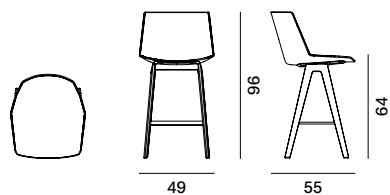

STACKABILITY

- . Aiku stool

The sled version, in all configurations, is stackable, with a maximum stackability of 6 pcs. The trolley allows a stackability up to 10 PCS.

- . Aiku Soft stool

The sled version, in all configurations, is stackable, with a maximum stackability of 4 pcs, with under-seat for stacking.

Aïku Stool

Version

sled base H96

sled base H109

4-legged oak base H96

4-legged oak base H109

Stackability

x6. the cart allows stacking up to 10 pcs.

Aïku Soft Stool

Version

sled base H96

sled base H109

4-legged oak base H96

4-legged oak base H109

Stackability

x4 with mandatory stacking under-seat.

Trolley for Aïku Stool (max 10 pcs) L67 × D65.8 × H26

Finishing

The number in the dot corresponds to the number of colour/material finish.

Here below, in the section FINISH OPTIONS, please note all the colours of the materials used for this product.