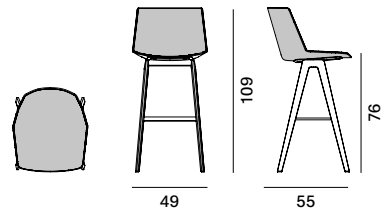

STACKABILITY

- . Aiku stool

The sled version, in all configurations, is stackable, with a maximum stackability of 6 pcs. The trolley allows a stackability up to 10 PCS.

- . Aiku Soft stool

The sled version, in all configurations, is stackable, with a maximum stackability of 4 pcs, with under-seat for stacking.

Aïku Stool

Version

sled base H96

sled base H109

4-legged oak base H96

4-legged oak base H109

Stackability

x6. the cart allows stacking up to 10 pcs.

Aïku Soft Stool

Version

sled base H96

sled base H109

4-legged oak base H96

4-legged oak base H109

Stackability

x4 with mandatory stacking under-seat.

Trolley for Aïku Stool (max 10 pcs) L67 × D65.8 × H26

Finishing

The number in the dot corresponds to the number of colour/material finish.

Here below, in the section FINISH OPTIONS, please note all the colours of the materials used for this product.