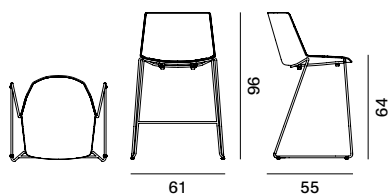

Aïku Stool

Version

sled base H96