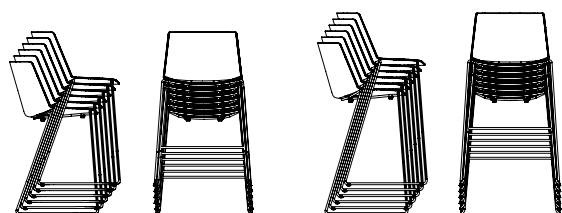

STACKABILITY

- . Aiku stool

The sled version, in all configurations, is stackable, with a maximum stackability of 6 pcs. The trolley allows a stackability up to 10 PCS.

- . Aiku Soft stool

The sled version, in all configurations, is stackable, with a maximum stackability of 4 pcs, with under-seat for stacking.

Aïku Stool

Version

sled base H96

sled base H109

4-legged oak base H96

4-legged oak base H109

Stackability

x6. the cart allows stacking up to 10 pcs.

Aïku Soft Stool

Version

sled base H96

sled base H109

4-legged oak base H96

4-legged oak base H109

Stackability

x4 with mandatory stacking under-seat.