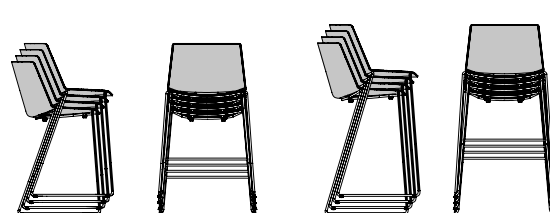

STACKABILITY

- . Aiku stool

The sled version, in all configurations, is stackable, with a maximum stackability of 6 pcs. The trolley allows a stackability up to 10 PCS.

- . Aiku Soft stool

The sled version, in all configurations, is stackable, with a maximum stackability of 4 pcs, with under-seat for stacking.

Aïku Stool

Version

sled base H96

sled base H109

4-legged oak base H96

4-legged oak base H109

Stackability

x6. the cart allows stacking up to 10 pcs.

Aïku Soft Stool

Version

sled base H96

sled base H109

4-legged oak base H96

4-legged oak base H109

Stackability

x4 with mandatory stacking under-seat.

Trolley for Aïku Stool (max 10 pcs) L67 × D65.8 × H26

Finishing

The number in the dot corresponds to the number of colour/material finish.

Here below, in the section FINISH OPTIONS, please note all the colours of the materials used for this product.